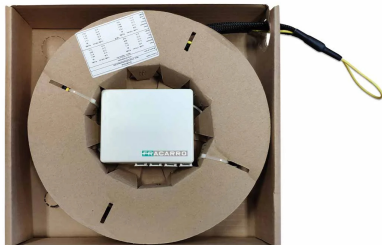

STOA 4 90m

Multifibre cables

Plastic Apartment Optical Termination Box, pre-connected on **both sides**, with 4 SC/APC sockets and shooter; available with **90m** of 4-fibre cable for **FTTH** multiservice installations; very useful solution to bring within each individual housing unit all centralized services in the CSOE of FTTH installations.

Specifications		
Code		287634
Fiber type		Single-mode 9/125; semi loose
Sheath		LSZH, G657 A2
Colour		White
Fibre no.		4
Fibre length	m	90
Sheath diameter	mm	3
Connectors		SC/APC - SC/APC
Connector type		Simplex PULL
Insertion loss	dB	< 0.25 (Grade B)
Dimensions and packaging		
Pieces		1
EAN code		8016978106684
Packaging dimensions	mm	280 x 260 x 60
Product dimensions	mm	250 x 250 x 50
Packaging weight	Kg	0.95